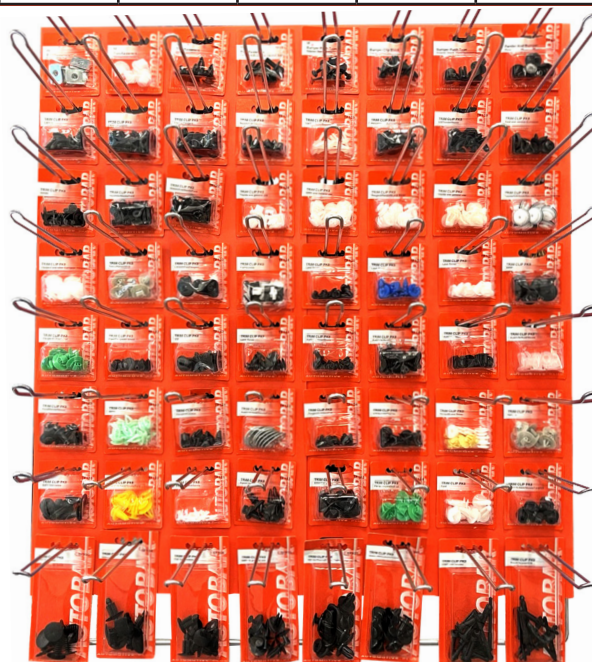

PRODUCT MAP FOR - **RACK-TRIMCLIP1**

When assembling please place stickers, over leaf, on rack backing card for easy product identification & reorder.

	Column 1	Column 2	Column 3	Column 4	Column 5	Column 6	Column 7	Column 8
Row 1	TF02 - TRIM FASTENERS FOR USE WITH FIAT	TF03 - TRIM FASTENERS FOR USE WITH PEUGEOT	TF06 - TRIM FASTENERS FOR USE WITH AUDI BMW VW	TF10 - BUMPER PUSH TYPE RETAINER BLACK - BMW/VAUXHALL	TF11 - TRIM FASTENERS FOR USE WITH DAEWOO VAUXHALL SAAB	TF44 - BUMPER PUSH TYPE RETAINER BLACK - FORD/HYUNDAI/ KI	TF46 - BUMPER CLIP BLACK - TOYOTA/HONDA/MAZDA/NISSAN	TF49 - FENDER AND BUMPER PUSH TYPE RETAINER - TOYOTA/ CHR
Row 2	TF101 - PK8 CITREON TRIM CLIP	TF108 - PK8 CITREON/PEUGEOT TRIM CLIP	TF109 - PK8 TOYOTA/PEUGEOT TRIM CLIP	TF110 - PK8 SUZUKI/GM/TOYOTA TRIM CLIP	TF115 - PK8 VW/RENAULT/ CITREON/ BMW/ MERCEDES	TF117 - PK8 MERCEDES/ AUDI/FORD/ DAEWOO/ BMW/VOLVO	TF118 - PK8 GM/HONDA/ MAZDA TRIM CLIP	TF119 - PK8 FORD & VARIOUS EUROPEAN
Row 3	TF120 - PK8 HONDA TRIM CLIP	TF121 - PK8 HYUNDAI/ MAZDA/FORD TRIM CLIP	TF122 - PK8 NISSAN/KIA/ MAZDA/FORD TRIM CLIP	TF124 - PK8 TOYOTA & GENERAL USE	TF127 - PK8 BMW & GENERAL USE EUROPEAN	TF128 - PK8 PEUGEOT/RENAULT/LAND ROVER TRIM CLIP	TF129 - PK8 TOYOTA & GENERAL USE	TF130 - PK8 TOYOTA/GM/ SUZUKI/MAZDA/SUBURU/ HONDA/MIT-SUBISHI
Row 4	TF131 - PK8 PEUGEOT & OTHER EUROPEAN VEHICLES	TF132 - PK8 IVECO/RENAULT/GM TRIM CLIP	TF133 - PK8 CITREON/FIAT/ PEUGEOT TRIM CLIP	TF134 - PK8 KIA/HYUNDAI TRIM CLIP	TF136 - PK8 LAND ROVER TRIM CLIP	TF137 - PK8 LAND ROVER TRIM CLIP	TF138 - PK8 LAND ROVER TRIM CLIP	TF139 - PK8 BMW TRIM CLIP
Row 5	TF140 - PK8 PEUGEOT/ CITREON/FIAT TRIM CLIP	TF142 - PK8 OPEL/PEUGEOT/CITREON TRIM CLIP	TF143 - PK8 VW TRIM CLIP	TF144 - PK8 LAND ROVER TRIM CLIP	TF145 - PK8 AUDI/VW/ SEAT/SKODA TRIM CLIP	TF146 - PK8 AUDI/VW/ SEAT/SKODA TRIM CLIP	TF147 - PK8 AUDI/VW/ SEAT/SKODA TRIM CLIP	TF148 - PK8 AUDI/SEAT/ SKODA/VW TRIM CLIP
Row 6	TF149 - PK8 FORD/MAZDA/ NISSAN TRIM CLIP	TF150 - PK8 BMW TRIM CLIP	TF151 - PK8 PEUGEOT/ CITREON TRIM CLIP	TF153 - PK8 AUDI/SEAT/ SKODA/VW/ FORD TRIM CLIP	TF154 - PK8 PEUGEOT/ CITREON/FIAT TRIM CLIP	TF156 - PK8 GM/SUZUKI/ TOYOTA TRIM CLIP	TF157 - PK8 RENAULT/ LAND ROVER TRIM CLIP	TF158 - PK8 RENAULT TRIM CLIP
Row 7	TF159 - PK8 BMW/ MERCEDES/ GM TRIM CLIP	TF160 - PK8 AUDI/SEAT/ SKODA/VW/ FORD TRIM CLIP	TF161 - PK8 AUDI/SEAT/ SKODA/VW TRIM CLIP	TF162 - PK8 FORD/CHYSLER TRIM CLIP	TF163 - PK8 BMW/ MERCEDES TRIM CLIP	TF164 - PK8 PEUGEOT/ CITREON/FIAT TRIM CLIP	TF166 - PK8 FORD TRIM CLIP	TF167 - PK8 AUDI/SEAT/ SKODA/VW/ BMW/FORD/ GM TRIM CLIP
Row 8	TF100 - PK8 FORD/CHYSLER TRIM CLIP	TF104 - PK8 UNIVERSAL TRIM CLIP	TF105 - PK8 FIAT & GENERAL USE	TF113 - PK8 BMW & GENERAL USE EUROPEAN	TF123 - PK8 HONDA/MAZDA/NISSAN/ SSANGYONG/ TOYOTA	TF141 - PK8 NISSAN/ MITSUBISHI/ TOYOTA TRIM CLIP	TF155 - PK8 GM/FORD/ CHYSLER TRIM CLIP	TF165 - PK8 FORD/CHYSLER/GM TRIM CLIP